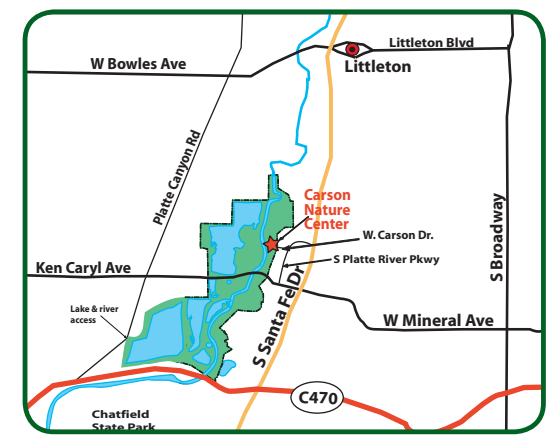

South Platte Park

3000 W. Carson Dr., Littleton, CO 80120
(north of Mineral, west of Santa Fe)

A Natural Area

Open daily sunrise to sunset
(Gates open by 6:30 am)

- 878 acres along South Platte River
- 5 lakes open to fishing
- Local and regional trails

303.730.1022
ssprd.org/nature

Updated Feb. 2019

Bird Checklist

South Platte Park

A Natural Area

South Platte Park is designated an "Important Bird Area" by the National Audubon Society for winter waterfowl and for breeding habitat for neotropical migrants. It is a haven for more than 260 species of birds, 62 of which have been confirmed breeding.